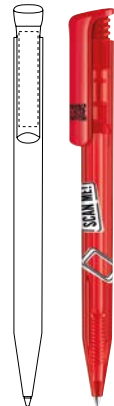

# MODELS OFFERED

Choose your favourite ball pen design from 7 of our popular model families:

Trento

Liberty

Super Hit

Headliner

Bridge

Evoxx

Challenger