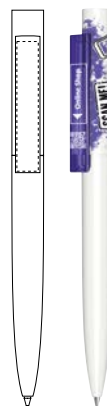

# MODELS OFFERED

Choose your favourite ball pen design from 7 of our popular model families:

Trento

Liberty

Super Hit

Headliner

Bridge

Evoxx