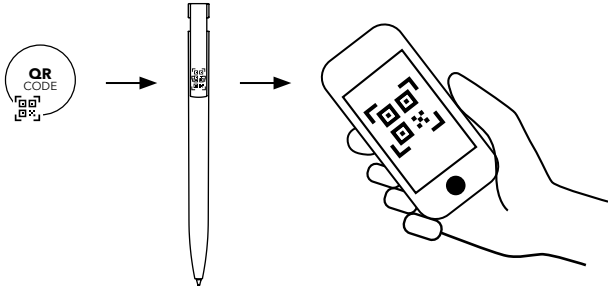

SENATOR® CONNECTED PENS

Take advantage of the QR code revolution now:

In addition to the NFC pen, the senator® QR code ball pens offer you another option for a quick and contactless transfer of additional information.

QR codes have been established as a printing option at senator® for several years. Now, new and revolutionary applications can be linked with QR codes.

As soon as you hold a QR code-capable smartphone over the pre-programmed QR code imprint, you receive all linked information directly – individually tailored to your requirements.

www.senator.com

Example applications:

Business cards

With all important contact information including a call function

Social Media Channels

All information/news on your product and service range

WiFi Connection

With direct access to the corresponding Wi-Fi network (e.g. hotel industry)

Events

Announce your trade fairs with all important data