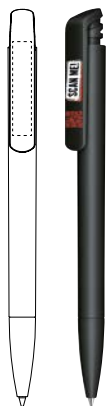

#### INDUSTRIAL PRICES (£/PC.)

RSP in GBP, ex works, VAT not included

	500	1,000	2,500	5,000
Digital clip print	0.37	0.32	0.29	0.28

\*The QR code is equivalent to a digital print on the clip and can also be applied as part of your logo print at no extra cost.

# MODELS OFFERED

Choose your favourite ball pen design from 7 of our popular model families:

Trento

Liberty

Super Hit

Headliner

Bridge

Evoxx