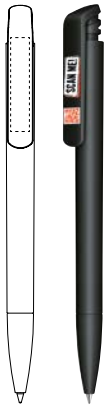

#### INDUSTRIAL PRICES (£/PC.)

RSP in GBP, ex works, VAT not included

	500	1,000	2,500	5,000
Digital clip print	0.64	0.45	0.32	0.22

\*The QR code is equivalent to a digital print on the clip and can also be applied as part of your logo print at no extra cost.

# MODELS OFFERED

Choose your favourite ball pen design from 7 of our popular model families:

Trento

Liberty

Super Hit

Headliner

Bridge

Evoxx