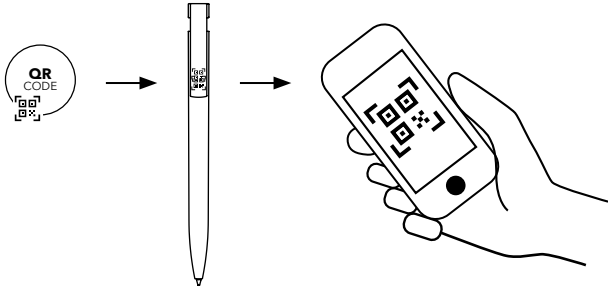

SENATOR® CONNECTED PENS

Take advantage of the QR code revolution now:

In addition to the NFC pen, the senator® QR code ball pens offer you another option for a quick and contactless transfer of additional information.

QR codes have been established as a printing option at senator® for several years. Now, new and revolutionary applications can be linked with QR codes.

As soon as you hold a QR code-capable smartphone over the pre-programmed QR code imprint, you receive all linked information directly – individually tailored to your requirements.

www.senator.com

Example applications:

Business cards

With all important contact information including a call function

Social Media Channels

All information/news on your product and service range

WiFi Connection

With direct access to the corresponding Wi-Fi network (e.g. hotel industry)

Events

Announce your trade fairs with all important data