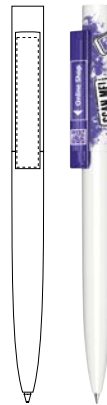

# MODELS OFFERED

Choose your favourite ball pen design from 7 of our popular model families:

Trento

Liberty

Super Hit

Headliner

Bridge

Evoxx