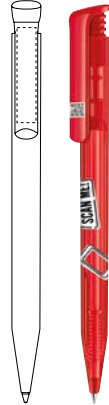

# MODELS OFFERED

Choose your favourite ball pen design from 7 of our popular model families:

Trento

Liberty

Super Hit

Headliner

Bridge

Evoxx

Challenger